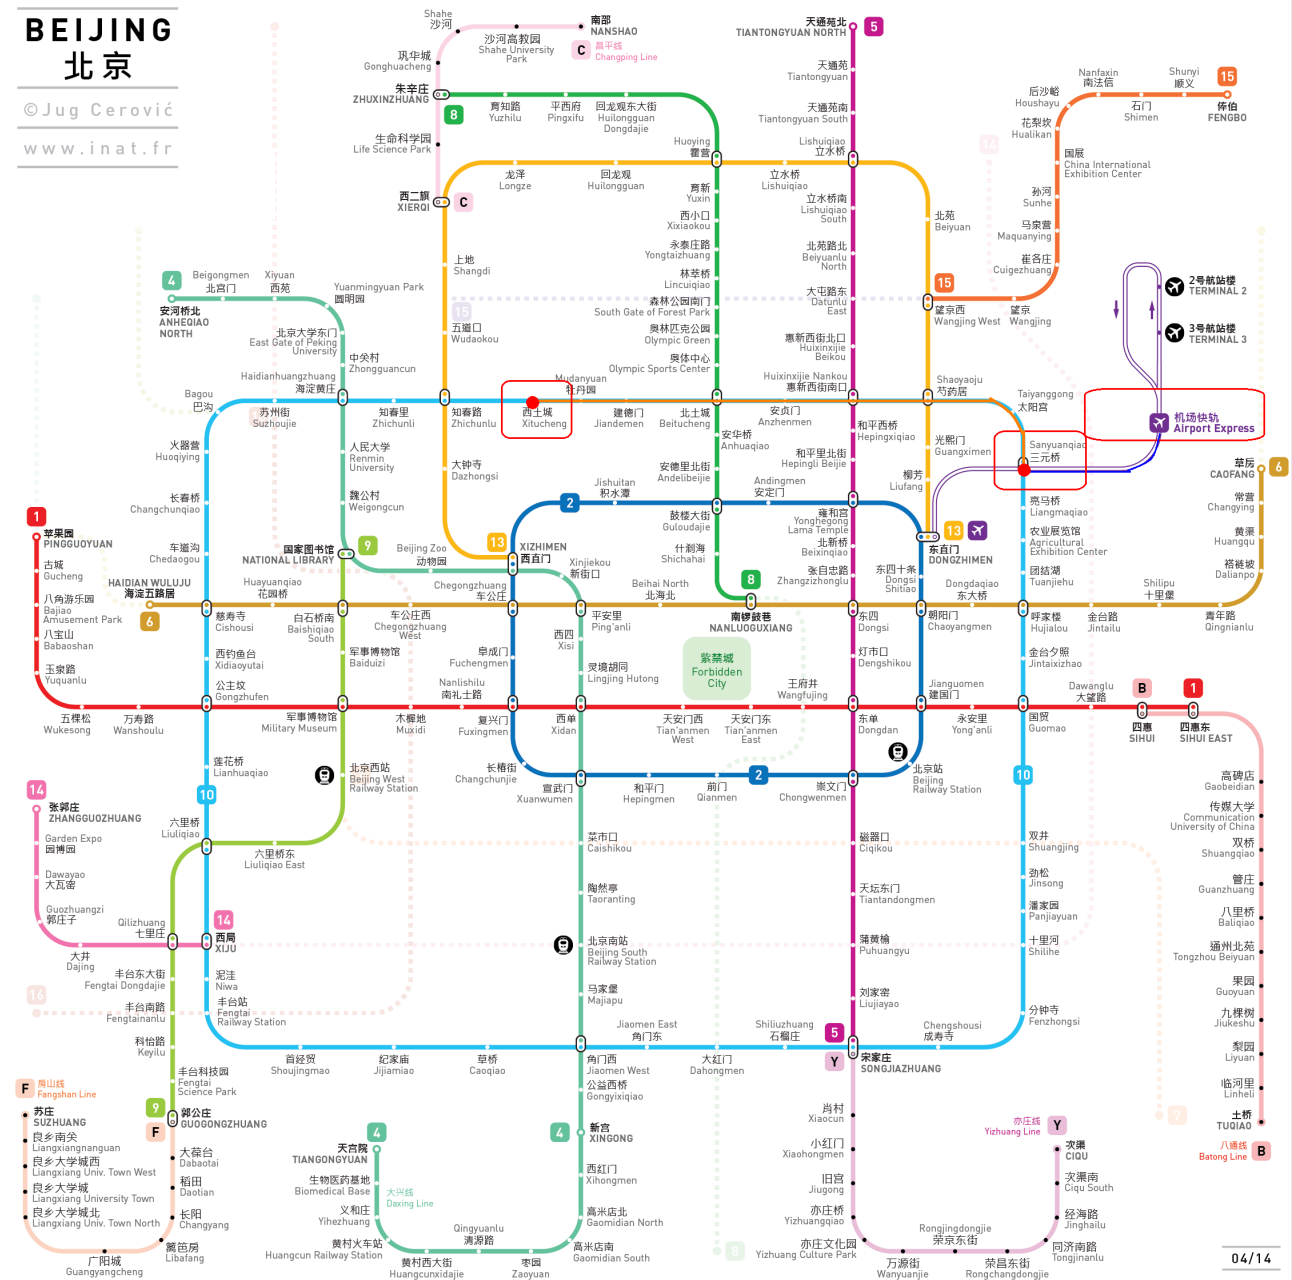

# 1. How to get to Beihang from Capital airport by Public Transportation.

- 1) Take Airport Express to 三元桥(Sanyuanqiao), works from 6:00 to 23:00, 25¥
- 2) Take Subway Line 10 to 西土城(Xitucheng), works from 5:00 to 23:00, 2¥
- 3) Walk out from Exit A or Exit B, go straight to the north about 700 meters, you'll see 北京航空航天大学(BUAA, Beihang University)

New Main Building of Beihang University  
(北京航空航天大学新主楼会议中心)

## 2. How to get to Beihang from Capital airport by taxi.

Show the below word to taxi driver, the price in night might be higher than normal, not more than 150¥.

请带我到 北京航空航天大学东门(学知桥北) 新主楼会议中心,多谢!

## 3. How to get to Beihang Training Center Hotel.

Beihang Training Center Hotel (北航培训中心宾馆), Red A flag is the Hotel.