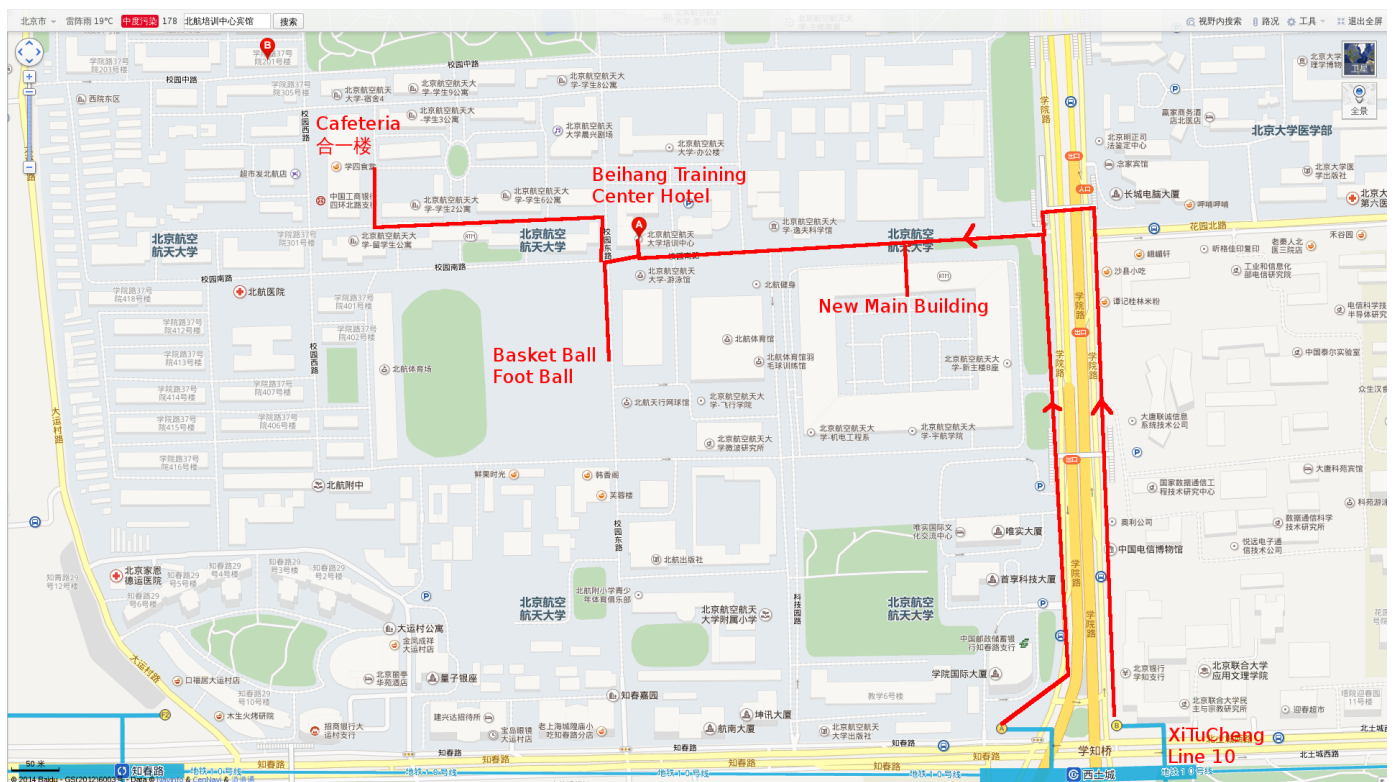

2. How to get to Beihang from Capital airport by taxi.

Show the below word to taxi driver, the price in night might be higher than normal, not more than 150¥.

请带我到 北京航空航天大学东门(学知桥北) 新主楼会议中心,多谢!

3. How to get to Beihang Training Center Hotel.

Beihang Training Center Hotel (北航培训中心宾馆), Red A flag is the Hotel.

4. How to transfer between New Main Building and Hotel.

Just follow below map, I've added the keyword in it.

5. How to get to Basket Ball and Foot Ball ground.

Just follow below map, I've added the keyword in it.

6. Contacts

If any emergent issue, please contact Emily Chen (+86 13522064520).

Alarm 110

Ambulance 120