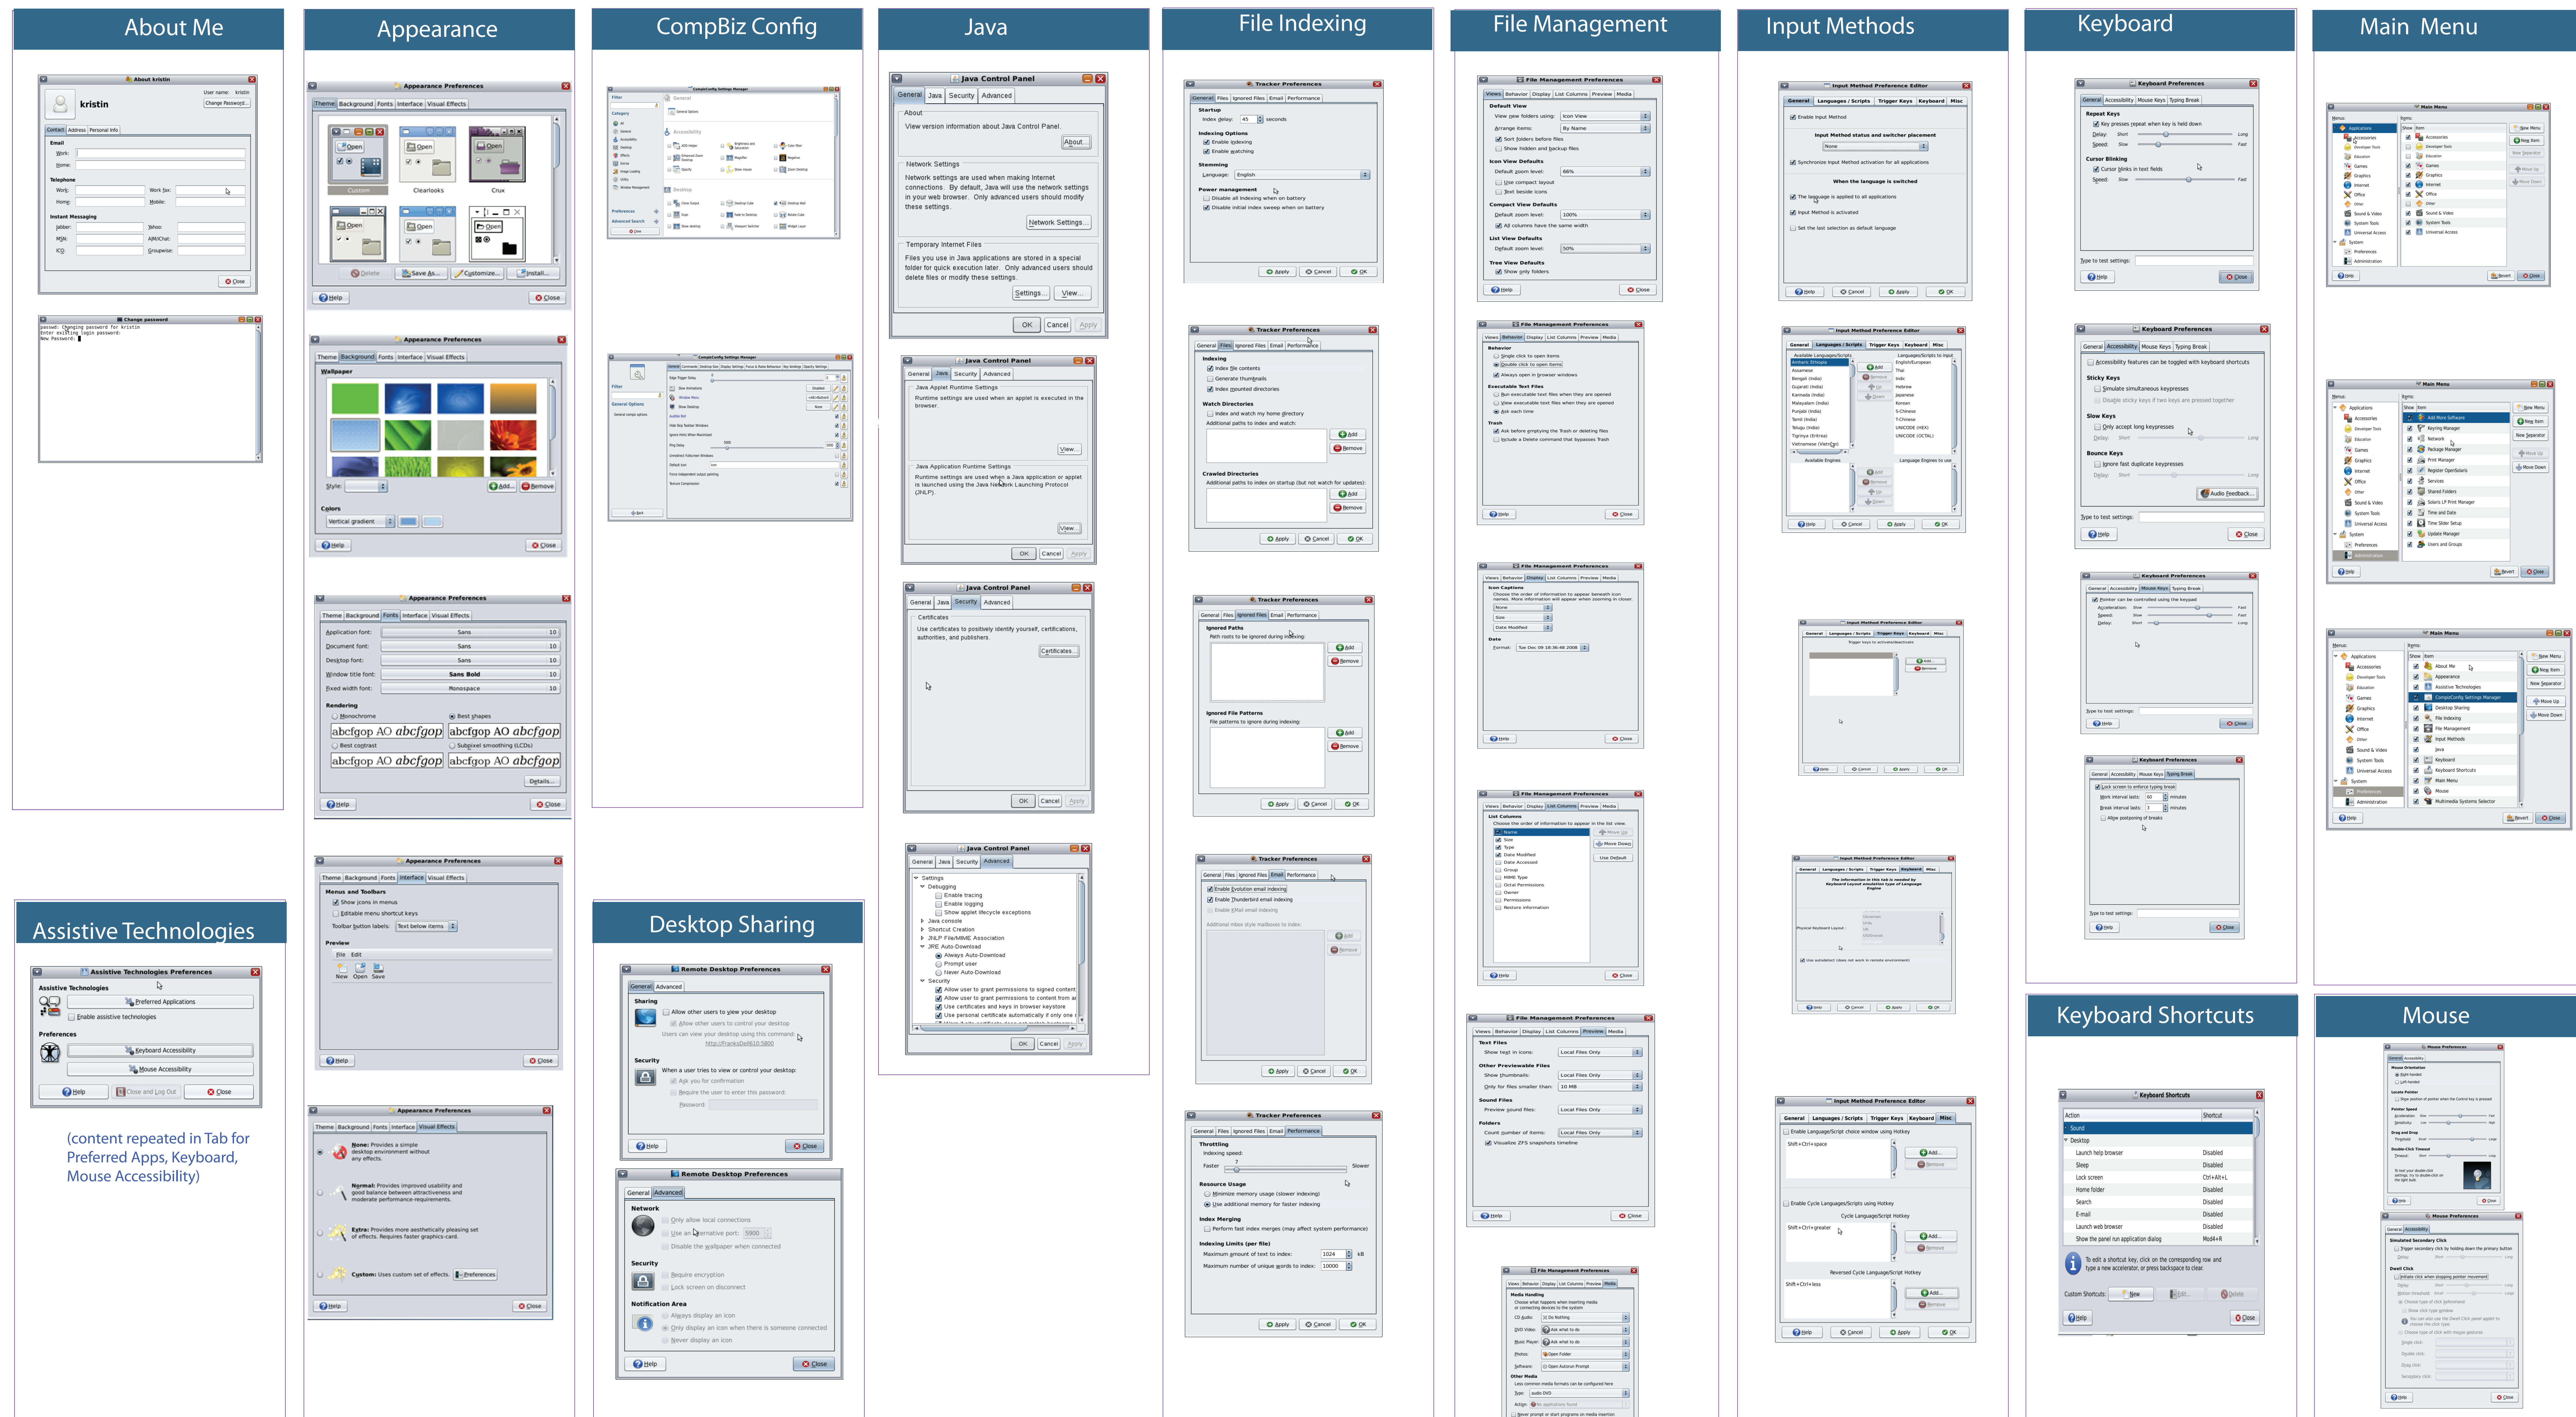

OpenSolaris 2008.11: System Preferences

Representative screen captures of system preferences

Project Challenge: Identify areas to improve ease of use for system preferences.

User interface targets identified from this poster:

- Drive consistency across windows
- Balance details and complexity with user goals
- Group related functionality

(content repeated in Tab for Preferred Apps, Keyboard, Mouse Accessibility)